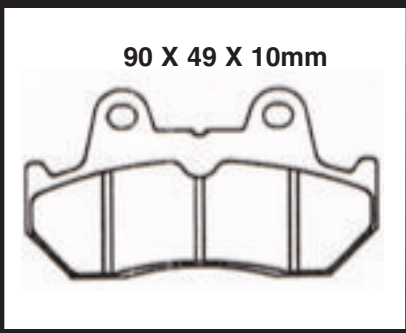

REPLACES OEM

90 X 49 X 10mm

91-51807 Sintered
64-51857 Full Metal

06455-MA3-4D5	43105-MC7-004	45105-MBO-007	45105-MK7-671
451A0-MM9-670	(007 & 024)	45105-MBO-008	45105-MK7-672
431A0-MC7-024	43105-MC7-014	45105-MB1-701	45105-MM9-781
451A0-MM9-670	43105-MJ6-004	45105-MB1-702	45105-MK6-671
43105-KE7-702	43105-MJ6-007	45105-MJ1-672	45105-MA6-671

FOR HONDA
CN 250 Helix 86-87 F
CB 450 SC Nighthawk 83-86 F
CMX 450 C Rebel 86-87 F
CX 500 C Custom 82 F
CX 500 TC Turbo 82 F&R
FT 500 Ascot 82-83 F&R
GB 500 89-90 F
GL 500 Silverwing 81-82 F
GL 500I Silverwing Interstate 81-82 F
VT 500 C Shadow 83-86 F
VT 500 FT Ascot 83-84 F
VF 500 C V30 Magna 84-85 F
VF 500 F Interceptor 84-86 F&R
CB 550 SC Nighthawk
CB 650 82-83 F
CB 650 SC Nighthawk 83-85 F

FOR HONDA
CB 750 F Supersport 81-82 R
CB 750 SC Nighthawk 82-83 F
VF 750 C V45 Magna 82-83 F
VF 750 V45 Interceptor 83-84 F
VF 750 S Sabre 82-83 F
VT 800 C Shadow 88 F
CB900 C Custom 82 R
CB 900 Supersport 81-82 R
CBX 81-82 R
CB1000 C Custom 83 F & R
VF 1000F Interceptor 84 F
VF 1000 R 85-86 F
CB1100 F Supersport 83 F & R
GL 1100/1100 I Goldwing/ Interstate 82 R
GL 1100/1100 I Goldwing/ Interstate 83 F & R

CX 650 C Custom 83 F
CX 650 T Turbo 83 F&R
GL 650 Silverwing/GL 650 Silverwing Interstate 83 F
CB 700 SC/S Nighthawk 84-86 F
VF 700 C Magna 84-86 F
VF 700 F Interceptor 84-85 F
VF 700 S Sabre 84-85 F
VT 700 C Shadow 86-87 F

GL 1100 A Goldwing Aspencade 82-83 R
VF 1100 C V65 Magna 83-86 F
VF 1100 S V65 Sabre 84-86 F
FOR HONDA DUAL SPORT
XL 600 V Transalp 89-90 F