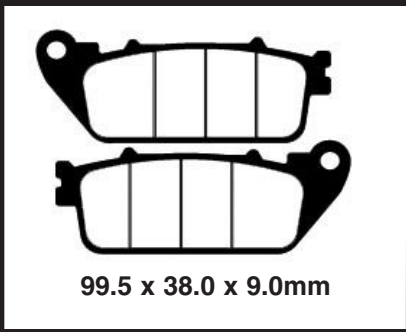

REPLACES OEM

99.5 x 38.0 x 9.0mm

91-51806 Sintered
64-51856 Full Metal

06435-MFN-D01, 06435-MFN-D11, 06435-MGY-641, 06435-MJM-D01

FOR HONDA
VFR 800F/FD 14-16 R
VFR 800X/XD Cross Runner 11-16 R
CB 1000 R Non ABS / C-ABS Model 09-17 R
VFR1200F Manual Gearbox model 10-16 R