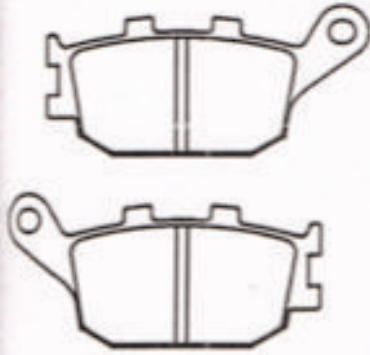

REPLACES OEM

86 x 40 x 8.8mm

91-51840 Sintered
64-51890 Full Metal

FOR HONDA

CB 400A Super Four	08-16 R
CB 400/ADS Super Four / E Package	2016 R
CB 400 S / SA / SAD Super Boldor	05-16 R
CBF 500 Non ABS	04-16 R
CBF 500A ABS Model	04-16 R
CB600F Hornet (Japan)	98-99 R
CB600F Hornet/St	98-06 R
CB600FA Hornet ABS/C-ABS	08-16 R
CBF600	04-07 R
CBF600FA ABS	08-16 R
CBF600N/S	08-16 R
CBR 600 F2	91-94 R
CBR 600 F3/SJR/SE	95-98 R
CBR 600 F4 / F4i Super Sport	99-07 R
CBR 600 F ABS	11-16 R
CBR 600 F Non ABS	11-16 R
CBR 600 RR	03-06 R
NC700D/DD/SA/SD/XA/XD/ Integra / SE	12-16 R

06435-MEE-006, 06435-MEJ-006, 06435-MEJ-016, 06435-MEJ-026
43082-0073, 43082-0166, 43105-MV9-008 A, 43105-MW0-405,
43105-MW0-415, 43105-MW0-425, 43106-MV9-008 B, 5XV-W0046-00
69100-06820/30, 69100-08850, 69100-16851, 69100-16852
5SL-W0046-00, 5VX-25806-00, 5VX-W0046-00

FOR HONDA

919 (CB 900F)	02-07 R
XL700VA ABS Transalp	08-16 R
CBR 900 RR Fireblade	93-99 R
CBR 929 RR	00-03 R
CBR 954 RR	02-03 R
CBF 1000 Non ABS	06-16 R
CBF 1000 ABS/C-ABS	06-16 R
CBR 1000RR	04-05 R
CB 1000	94-95 R
RVT 1000 R RC51	00-06 R
VTR 1000 F Super Hawk / Fire Storm	98-05 R
CB 1100 Black Style / ABS	2016 R
CB 1100 A/C/S (Non ABS)	10-16 R
CB 1100 AA/AB/AC (ABS)	10-16 R
CB 1100 SA/SAD ABS	14-15 R
CB 1100 SA ABS	2016 R
CB 1100 EX / ABS	2016 R
VT 1100 C2 American Classic Edition	95-07 R
VT 1100 C2 Shadow Sabre	00-03 R
VT 1100 C2-2 Shadow American Classic Edition	97 R
VT 1100 C3 Shadow Aero	98-02 R
VT 1100 D2 Shadow American Classic Edition	99 R
VT 1100 T American Classic Edition Tourer	98-01 R
CB 1300A Super Four ABS	06-09 R
CB 1300A/AD Super Four ABS / E Package	10-16 R
CB 1300F/F1 Super Four	02-07 R
CB 1300 Super Four Non ABS	08-16 R
CB 1300S Super Bol d'or	06-16 R
CB 1300SA Super Bol d'or ABS	06-16 R
CB 1300TA Super Touring ABS	09-16 R
VTX 1300/S/C/R/T	03-09 R
CRF1000A/D Africa Twin	16-17 R

FOR KAWASAKI

EN 650 A / B VN650 Vulcan S / ABS	15-17 R
VN 650 Vulcan S	15-17 R
KLZ 1000 Versys / LT	12-17 R
Z 1000 (ZR 1000 B7F)	07-09 R
Z 1000 (ABS) C7F	07-09 R

FOR SUZUKI

GSF650S/SA Bandit ABS	07-16 R
DL 650 V-Strom F.Right	04-16 R
GSX 650F Katana	08-13 R
SV 650 K3/SK3 F.Right	03-11 R
GSR750 A/ZA F.Left	11-16 R
GSX-S750 /A/Z F.Right	15-16 R
DL 1000 V-Strom F.Left	02-13 R
GSX-S 1000 / A / F / FA (Brembo Front)	15-16 R
SV 1000	03-07 R
GSF 1200 A/SA Bandit	06 R
GSF 1250 S/SA Bandit	07-10 R

FOR YAMAHA

FZ-6	04-06 R
FZ-6 (2/4-Piston Caliper)	07-16 R
FZ6R	12-16 R
YZF-R6	03-16 R
YZF-R6 (310mm rotor)	05-07 R
YZF-R6S	03-16 R
FZ-07	15-16 R
MT-07/ A ABS	14-16 R
FZ8 / ABS Fazer 8	10-16 R
FJ-09	15-16 R
FZ-09	14-16 R
MT-09 / Tracer / ABS	14-16 R
XSR 900	2016 R
FZS 1000 V-G FZ1 Fazer	06-16 R
FZS 1000 F-G FZS1	15-16 R
YZF-R1	04-06 R
YZF-R1 (6-Piston)	07-14 R

REPLACES OEM

94.2 x 32 x 10mm

91-51843 Sintered
64-51893 Full Metal

45105-MR7-007A   43105-MR7-017A   43016-MR7-007B

FOR HONDA

RVF 750 R (RC45)	
Brembo Caliper	94-95 R
VFR 750 R RC 30	90 R

REPLACES OEM

51.8 X 36.5 X 3mm

91-51844 Sintered
64-51894 Full Metal

45105-GM9-743A

FOR HONDA