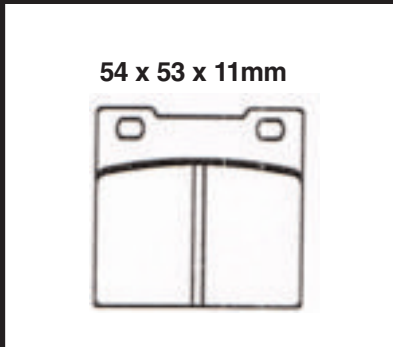

54 x 53 x 11mm

91-51804 Sintered
64-51854 Full Metal