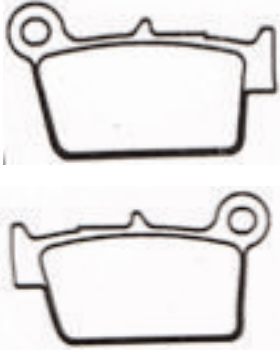

REPLACES OEM

67 X 36.1 X 9.2mm

91-62244 Sintered
64-62294 Full Metal

FOR APRILIA

SXV 450 (Supermotard)	06-12 R
SXV 550 (Supermotard)	06-12 R
RXV450	06-12 R
MXV450	09-15 R
SVX 450	06-09 R
RXV450	06-12 R
MXV450	09-15 R
SVX 450	06-09 R
RXV 550	06-12 R
SXV 550	06-09 R
RXV 550	06-12 R
SXV 550	06-09 R

5UN W0046 00, 5UN W0046 50, K4308 20006,
69100 35810, 43082 0006, 225362000, 43082 0048

FOR BETA

RR 250 4T	05-08 R
300 Crosstrainer	15 R
RR 300	13-15 R
RR 350 / 4T	11-15 R
RR 390	15 R
RR 400 4T	05-15 R
RR/RS 450 4T	05-15 R
RR 520 4T	05-11 R
SM 400 4T	10-11 R
RR 430 / Racing	15 R
SM 450 4T	10-12 R
RR 450	05-15 R
RR 480	15 R
RR 498	12-15 R
RR 520 4T	08-12 R
RR 525 4T	05-15 R
SM 525 4T	10-11 R

FOR BIMOTO

BBX 300/508 12-14 R

FOR GAS-GAS

EC 250/300 00-14 R

FOR KAWASAKI

KX-F250	04-14 R
KX 250F	04-16 R
KLX 450R	08-12 R

FOR SHERCO

2.5, 4.5 Enduro	05-12 R
4.5 Supermoto	04-12 R
5.1	05-12 R

FOR SUZUKI

RM-Z250 (4-Stroke)	04-17 R
RM-Z450	05-07 R
RM-X450	05-07 R

FOR YAMAHA

YZ 125	03-17 R
YZ 250	03-16 R
YZ 250X	16-17 R
YZ 250F	03-17 R
WR 250F	03-16 R
WR 250 X	08-16 R
WR 250 R	08-17 R
WR 450F	03-15 R
YZ 450F	03-16 R

REPLACES OEM

99.7 x 30.2 x 9mm

91-62245 Sintered
64-62295 Full Metal

5EB-W0046-00

FOR YAMAHA

VP125 X-City 125	07-15 R
VP250 X-City	07-15 R
TW 200	00-17 F
XT 225	01-07 F
XG250 (Tricker)	04-15 F
XT 250 (Serow)	05-17 F
XG250	10-15 F

FOR YAMAHA

XG250	10-15 F
YP 400R X-Max 400/ABS	13-16 R
YZF 600RR R6	99-02 R
YZF 1000 R1	02-03 R

REPLACES OEM

107 x 36.4 x 7.5mm

91.7 x 36.6 x 7.5mm

91-62246 Sintered
64-62296 Full Metal

3B4-W0045-00-00

FOR YAMAHA ATV

YFM 250 RX/RV/RZ Raptor	08-13	Front Left
YFM 550 FGY/Z 4WD Grizzly Auto FI	09-10	Front Left
YFM 550 FGPY/Z EPS Grizzly Auto FI	09-13	Front Left
YFM 700FGPW/FGPX/FGPY/FGPZ Grizzly FI Auto 4x4	07-14	Front Left
YFM 700 FGPDUW/FGPDUX/FGPDUY Ducks Unlimited Edition	07-17	Front Left
YFM 700 FGX/FGY/FGZ Grizzly	08-17	Front Left
YFM 700 FGPSEY/Z Grizzly FI Auto 4x4 EPS Special Edition	09-10	Front Left